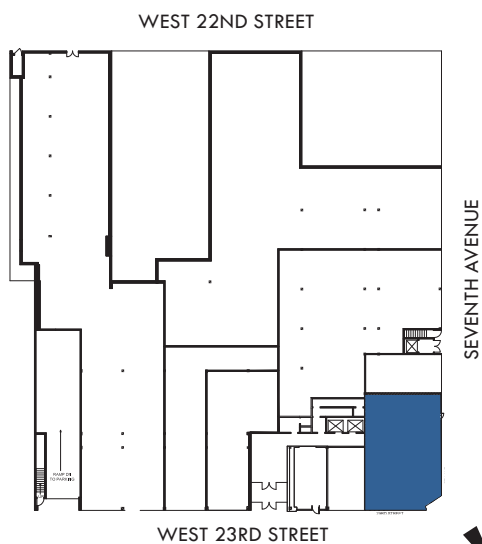

170 WEST 23 @ 7th AVENUE

Chelsea

CORNER OF 7TH/23RD | GROUND FLOOR | 1,700 SF

Key Plan - Not to scale

Jack Resnick & Sons
Owners & Builders Since 1928

Fran Delgorio
212.421.1300
fdelgorio@resnicknyc.com

Brett S. Greenberg
212.421.1300
bgreenberg@resnicknyc.com